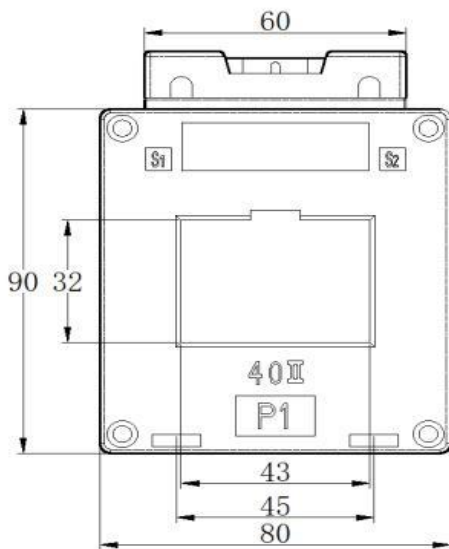

**Mechanical dimension**

**Dimension (mm)**

**Electrical schematic diagram**

## Technical data

| Transformation Ratio              | 150/5(1)A   | 200/5(1)A | 300/5(1)A | 400/5(1)A | 500/5(1)A |
|-----------------------------------|-------------|-----------|-----------|-----------|-----------|
| Rated Capacity(1.0 class)         | 5VA         | 5VA       | 5VA       | 5VA       | 5VA       |
| Rated Capacity(0.5 class)         | 1.5VA       | 2.5VA     | 5VA       | 5VA       | 5VA       |
| Rated Capacity(0.5S class)        | /           | /         | 5VA       | 5VA       | 5VA       |
| Rated Capacity(0.2 class)         | /           | /         | 5VA       | 5VA       | 5VA       |
| Rated Capacity(0.2S class)        | /           | /         | 5VA       | 5VA       | 5VA       |
| Frequency                         | 50Hz/60Hz   |           |           |           |           |
| Inner Diameter                    | 32*43mm     |           |           |           |           |
| Tolerance                         | ±2mm        |           |           |           |           |
| Power Frequency Withstand Voltage | 3kV AC/1min |           |           |           |           |
| Ambient Operating Temperature     | -25°C~70°C  |           |           |           |           |
| Ambient Storage Temperature       | -40°C~75°C  |           |           |           |           |