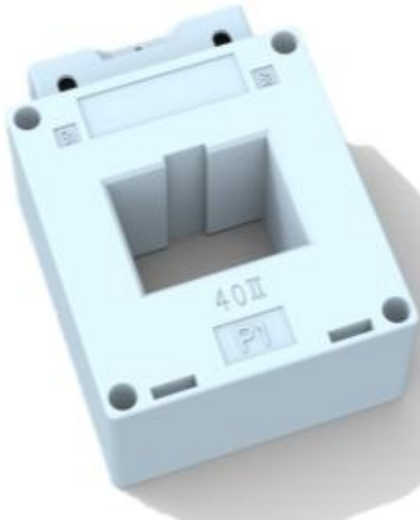

**TR-SDH0.66-40**

**Products Features**

TR-BH and TR-SDH series current transformers have the characteristics of low price, high performance index, flexible installation mode and strong applicability, and can also be customized according to users' needs.

**Application**

TR-BH and TR-SDH series current transformers are used in the protection test of GCS low-voltage draw-out switchgear, domino combined switchgear and high-power electrical equipment, and are suitable for AC circuits with rated voltage below 0.66kV.