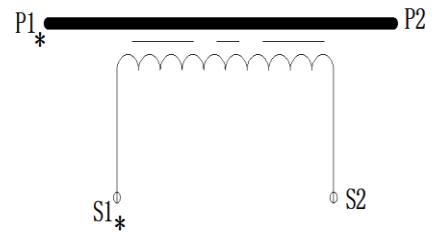

**Application**

TR-BH and TR-SDH series current transformers are used in the protection test of GCS low-voltage draw-out switchgear, domino combined switchgear and high-power electrical equipment, and are suitable for AC circuits with rated voltage below 0.66kV.

**Mechanical dimension**

**Dimension (mm)**

**Electrical schematic diagram**

## Technical data

| Transformation Ratio              | 150/5(1)A   | 200/5(1)A | 300/5(1)A | 400/5(1)A | 500/5(1)A |
|-----------------------------------|-------------|-----------|-----------|-----------|-----------|
| Rated Capacity(1.0 class)         | 5VA         | 5VA       | 5VA       | 5VA       | 5VA       |
| Rated Capacity(0.5 class)         | 1.5VA       | 2.5VA     | 5VA       | 5VA       | 5VA       |
| Rated Capacity(0.5S class)        | /           | /         | 5VA       | 5VA       | 5VA       |
| Rated Capacity(0.2 class)         | /           | /         | 5VA       | 5VA       | 5VA       |
| Rated Capacity(0.2S class)        | /           | /         | 5VA       | 5VA       | 5VA       |
| Frequency                         | 50Hz/60Hz   |           |           |           |           |
| Inner Diameter                    | 32*43mm     |           |           |           |           |
| Tolerance                         | ±2mm        |           |           |           |           |
| Power Frequency Withstand Voltage | 3kV AC/1min |           |           |           |           |
| Ambient Operating Temperature     | -25°C~70°C  |           |           |           |           |
| Ambient Storage Temperature       | -40°C~75°C  |           |           |           |           |